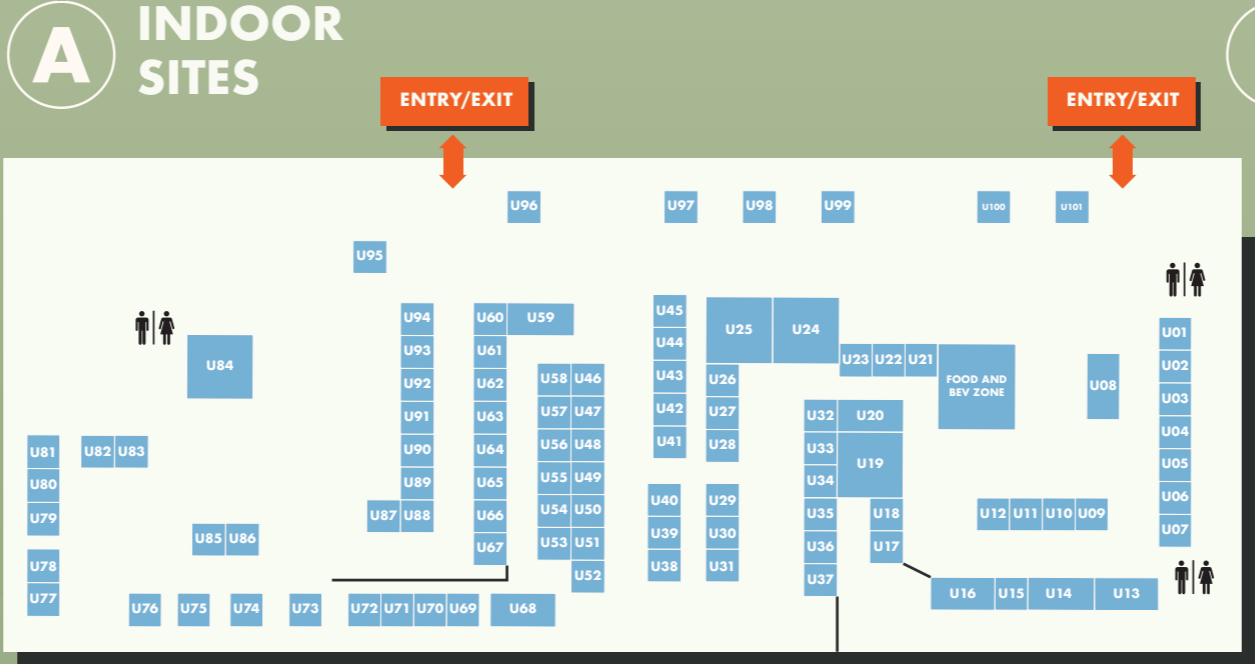

# VENUE MAP

**FEATURED EXHIBITORS**

**SITES 01 - 04**   **SITES 67 - 69**   **SITES 44**   **SITES 212 - 213**   **SITE 53A**   **SITE 77**   **SITE U102**

### MAP KEY

- EXHIBITOR SITE (OUTDOOR)
- EXHIBITOR SITE (UNDERCOVER)
- EDUCATION STAGE
- FOOD & REFRESHMENTS
- TICKET BOX
- CAMPING KIDS
- TOILETS
- PUBLIC PARKING
- FIRST AID
- CONCOURSE STAGE
- PONY RIDES
- CAULFIELD TRAIN STATION
- COFFEE VAN

UNDERCOVER SITES								
EXHIBITOR	TYPE	SITE	EXHIBITOR	TYPE	SITE	EXHIBITOR	TYPE	SITE
Adjusta Mattress	U91 - U94	Jade Finance	U29	Safe Transport Victoria	U24			
Aeon Guardians	U63	Jan's Massagers	U21	Safe-T-Mover	U01 - U04			
AUSGO 4x4 Accessories	U60 - U61	Lenta Marine	U13 - U14	Safety Dave	U01 - U04			
<b>AWARD RV SUPERSTORE</b>	<b>U102</b>	Life of Coco	U27	Scales	U01 - U04			
Better Living Australia	U53 - U55	Lowerelec LED Lighting	U68	Security	U01 - U04			
Campzone	U09 - U12	MagPower	U01 - U04	Sleeptime	U49 - U51 & U53 - U54			
Cranky Croc Camping	U46 - U48 & U56 - U58	MCH Massagers	U67	Sprout Network (Dream Home Art Union)	U28			
Cuddy Composting Toilet	U08	Meridian Maps	U88	Thermomix	U110			
Ecopot Thermal Cooker	U05 - U07	Optitec	U23	TPMS	U104			
Edgy Etch	U38	Optitec Caravan Movers	U23	Tuff Arse Camp Chairs	U101			
Elevation 4X4	U15 - U16	Organic Relief Magnesium	U26	Ultramatic	U25, U44 - U45			
Elex Massage Chair	U42 - U43	Painpod	U65	Vaclock Portable Food Vacuum Sealer	U59			
Essenziia	U41	Rear Vision	U01 - U04	Weekend Wash Co.	U52			
Fossilbot Australia	U66	RV Linen Co	U31	Wildtrack	U17 - U20, U32 - U36			
Interstate Motorhomes	U112	S1 Toilet	U08	Wireless Rear Vision	U01 - U04			