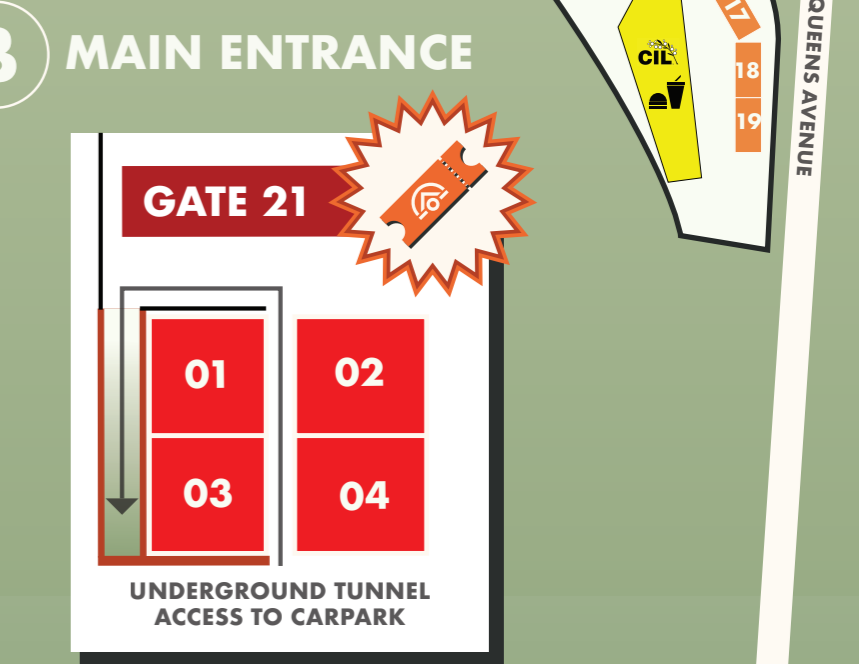

# VENUE MAP

**FEATURED EXHIBITORS**

**SITES 01 - 04**   **SITES 67 - 69**   **SITES 44**   **SITES 212 - 213**   **SITE 53A**   **SITE 77**   **SITE U102**

### MAP KEY

- EXHIBITOR SITE (OUTDOOR)
- EXHIBITOR SITE (UNDERCOVER)
- EDUCATION STAGE
- FOOD & REFRESHMENTS
- TICKET BOX
- CAMPING KIDS
- TOILETS
- PUBLIC PARKING
- FIRST AID
- CONCOURSE STAGE
- PONY RIDES
- CAULFIELD TRAIN STATION
- COFFEE VAN

UNDERCOVER SITES								
EXHIBITOR	TYPE	SITE	EXHIBITOR	TYPE	SITE	EXHIBITOR	TYPE	SITE
Adjusta Mattress	U91 - U94	Jade Finance	U29	Safe Transport Victoria	U24			
Aeon Guardians	U63	Jan's Massagers	U21	Safe-T-Mover	U01 - U04			
AUSGO 4x4 Accessories	U60 - U61	Lenta Marine	U13 - U14	Safety Dave	U01 - U04			
<b>AWARD RV SUPERSTORE</b>	<b>U102</b>	Life of Coco	U27	Scales	U01 - U04			
Better Living Australia	U53 - U55	Lowerelec LED Lighting	U68	Security	U01 - U04			
Campzone	U09 - U12	MagPower	U01 - U04	Sleeptime	U49 - U51 & U53 - U54			
Cranky Croc Camping	U46 - U48 & U56 - U58	MCH Massagers	U67	Sprout Network (Dream Home Art Union)	U28			
Cuddy Composting Toilet	U08	Meridian Maps	U88	Thermomix	U110			
Ecopot Thermal Cooker	U05 - U07	Optitec	U23	TPMS	U104			
Edgy Etch	U38	Optitec Caravan Movers	U23	Tuff Arse Camp Chairs	U101			
Elevation 4X4	U15 - U16	Organic Relief Magnesium	U26	Ultramatic	U25, U44 - U45			
Elex Massage Chair	U42 - U43	Painpod	U65	Vaclock Portable Food Vacuum Sealer	U59			
Essenziia	U41	Rear Vision	U01 - U04	Weekend Wash Co.	U52			
Fossilbot Australia	U66	RV Linen Co	U31	Wildtrack	U17 - U20, U32 - U36			
Interstate Motorhomes	U112	S1 Toilet	U08	Wireless Rear Vision	U01 - U04			